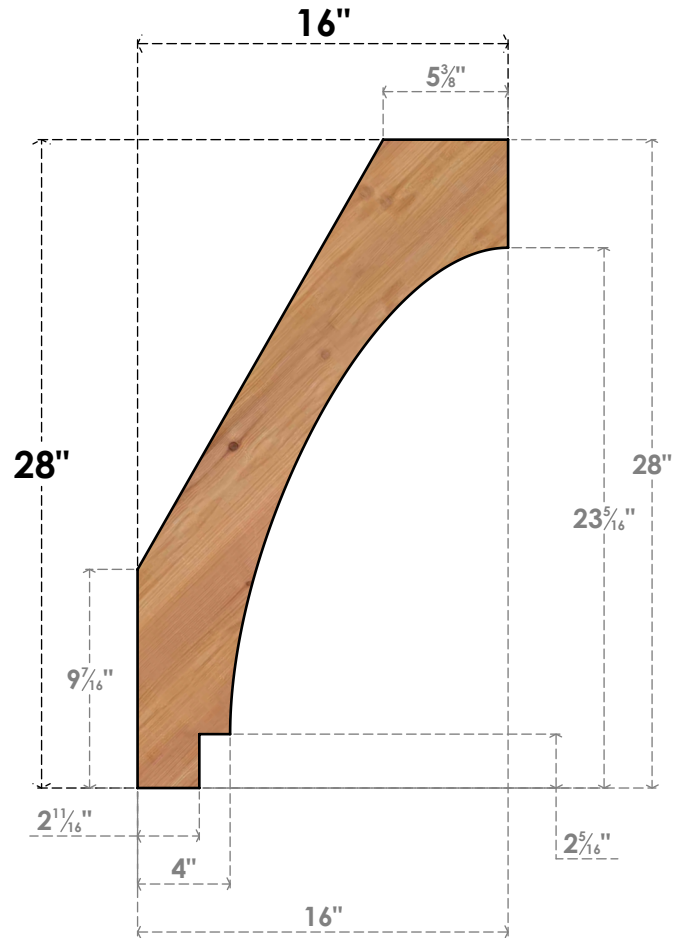

BRC06X16X28IMP00SWR

5 1/2"W X 16"D X 28"H IMPERIAL SMOOTH BRACE, WESTERN RED CEDAR

SIDE

FRONT

EKENA
MILLWORK
2300 WEST MAIN ST.
CLARKSVILLE, TX 75426
TOLL FREE: 866-607-0453
WWW.EKENAMILLWORK.COM

NOTES

1. INSTALLATION TO BE COMPLETED IN ACCORDANCE WITH MANUFACTURER'S SPECIFICATIONS.
2. DRAWING MAY NOT BE TO SCALE
3. THIS DRAWING IS INTENDED FOR DESIGN AND PLANNING PURPOSES ONLY.
4. ALL INFORMATION CONTAINED HEREIN WAS CURRENT AT THE TIME OF DEVELOPMENT BUT MUST BE REVIEWED AND APPROVED BY THE PRODUCT MANUFACTURER TO BE CONSIDERED ACCURATE.
5. PRODUCTS ARE NOT KILN DRIED. THIS ITEM IS UNIQUE AND WILL CONTAIN THE NATURAL VARIATIONS THAT THE WOOD SPECIES OFFERS. THIS MAY RESULT IN VARIATIONS UP TO 1/4"